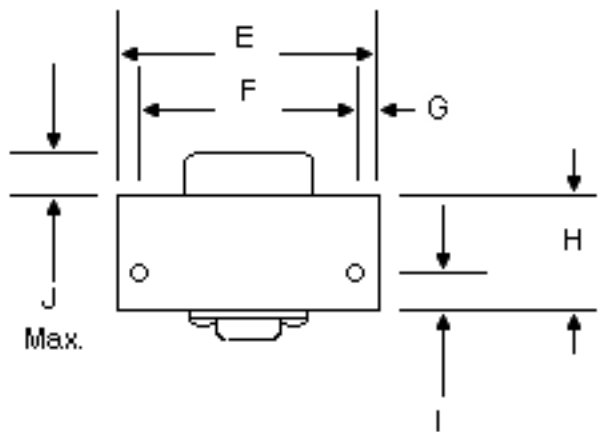

A Case
Overall Size: 3.75" x 3.00" x 2.20"
95.25mm x 76.20mm x 55.88mm
Weight 1 lb.

.188 Dia. Mtg. Holes
 (6 Places)

AC Input

| | INCH | mm |
|---|-------|-------|
| A | 2.50 | 63.50 |
| B | .450 | 11.43 |
| C | 3.75 | 95.25 |
| D | 3.100 | 78.74 |
| E | 3.00 | 76.20 |
| F | 2.500 | 63.50 |
| G | .250 | 6.35 |
| H | 1.25 | 31.75 |
| I | .350 | 8.89 |
| J | .500 | 12.70 |