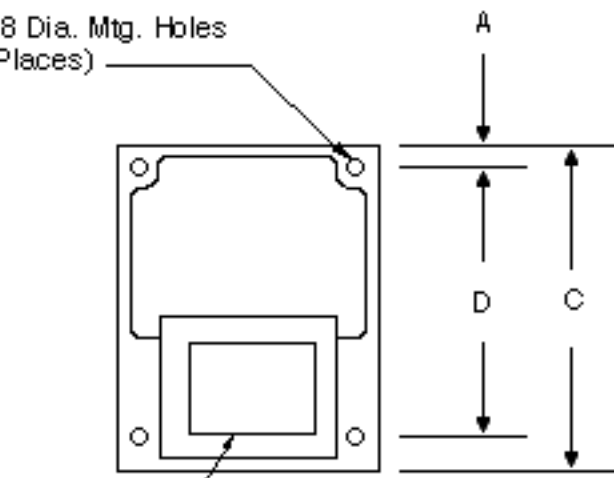

A Case
Overall Size: 3.75" x 3.00" x 2.20"
95.25mm x 76.20mm x 55.88mm
Weight 1 lb.

.188 Dia. Mtg. Holes
 (6 Places)

AC Input

| | INCH | mm |
|---|-------|-------|
| A | 2.50 | 63.50 |
| B | .450 | 11.43 |
| C | 3.75 | 95.25 |
| D | 3.100 | 78.74 |
| E | 3.00 | 76.20 |
| F | 2.500 | 63.50 |
| G | .250 | 6.35 |
| H | 1.25 | 31.75 |
| I | .350 | 8.89 |
| J | .500 | 12.70 |